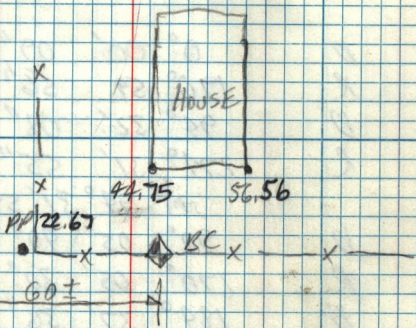

CENTER SEC. 5

88.40 PP

WEBER Co
1972

4700 WEST

62.03'
52.09
meas.
12-16-83